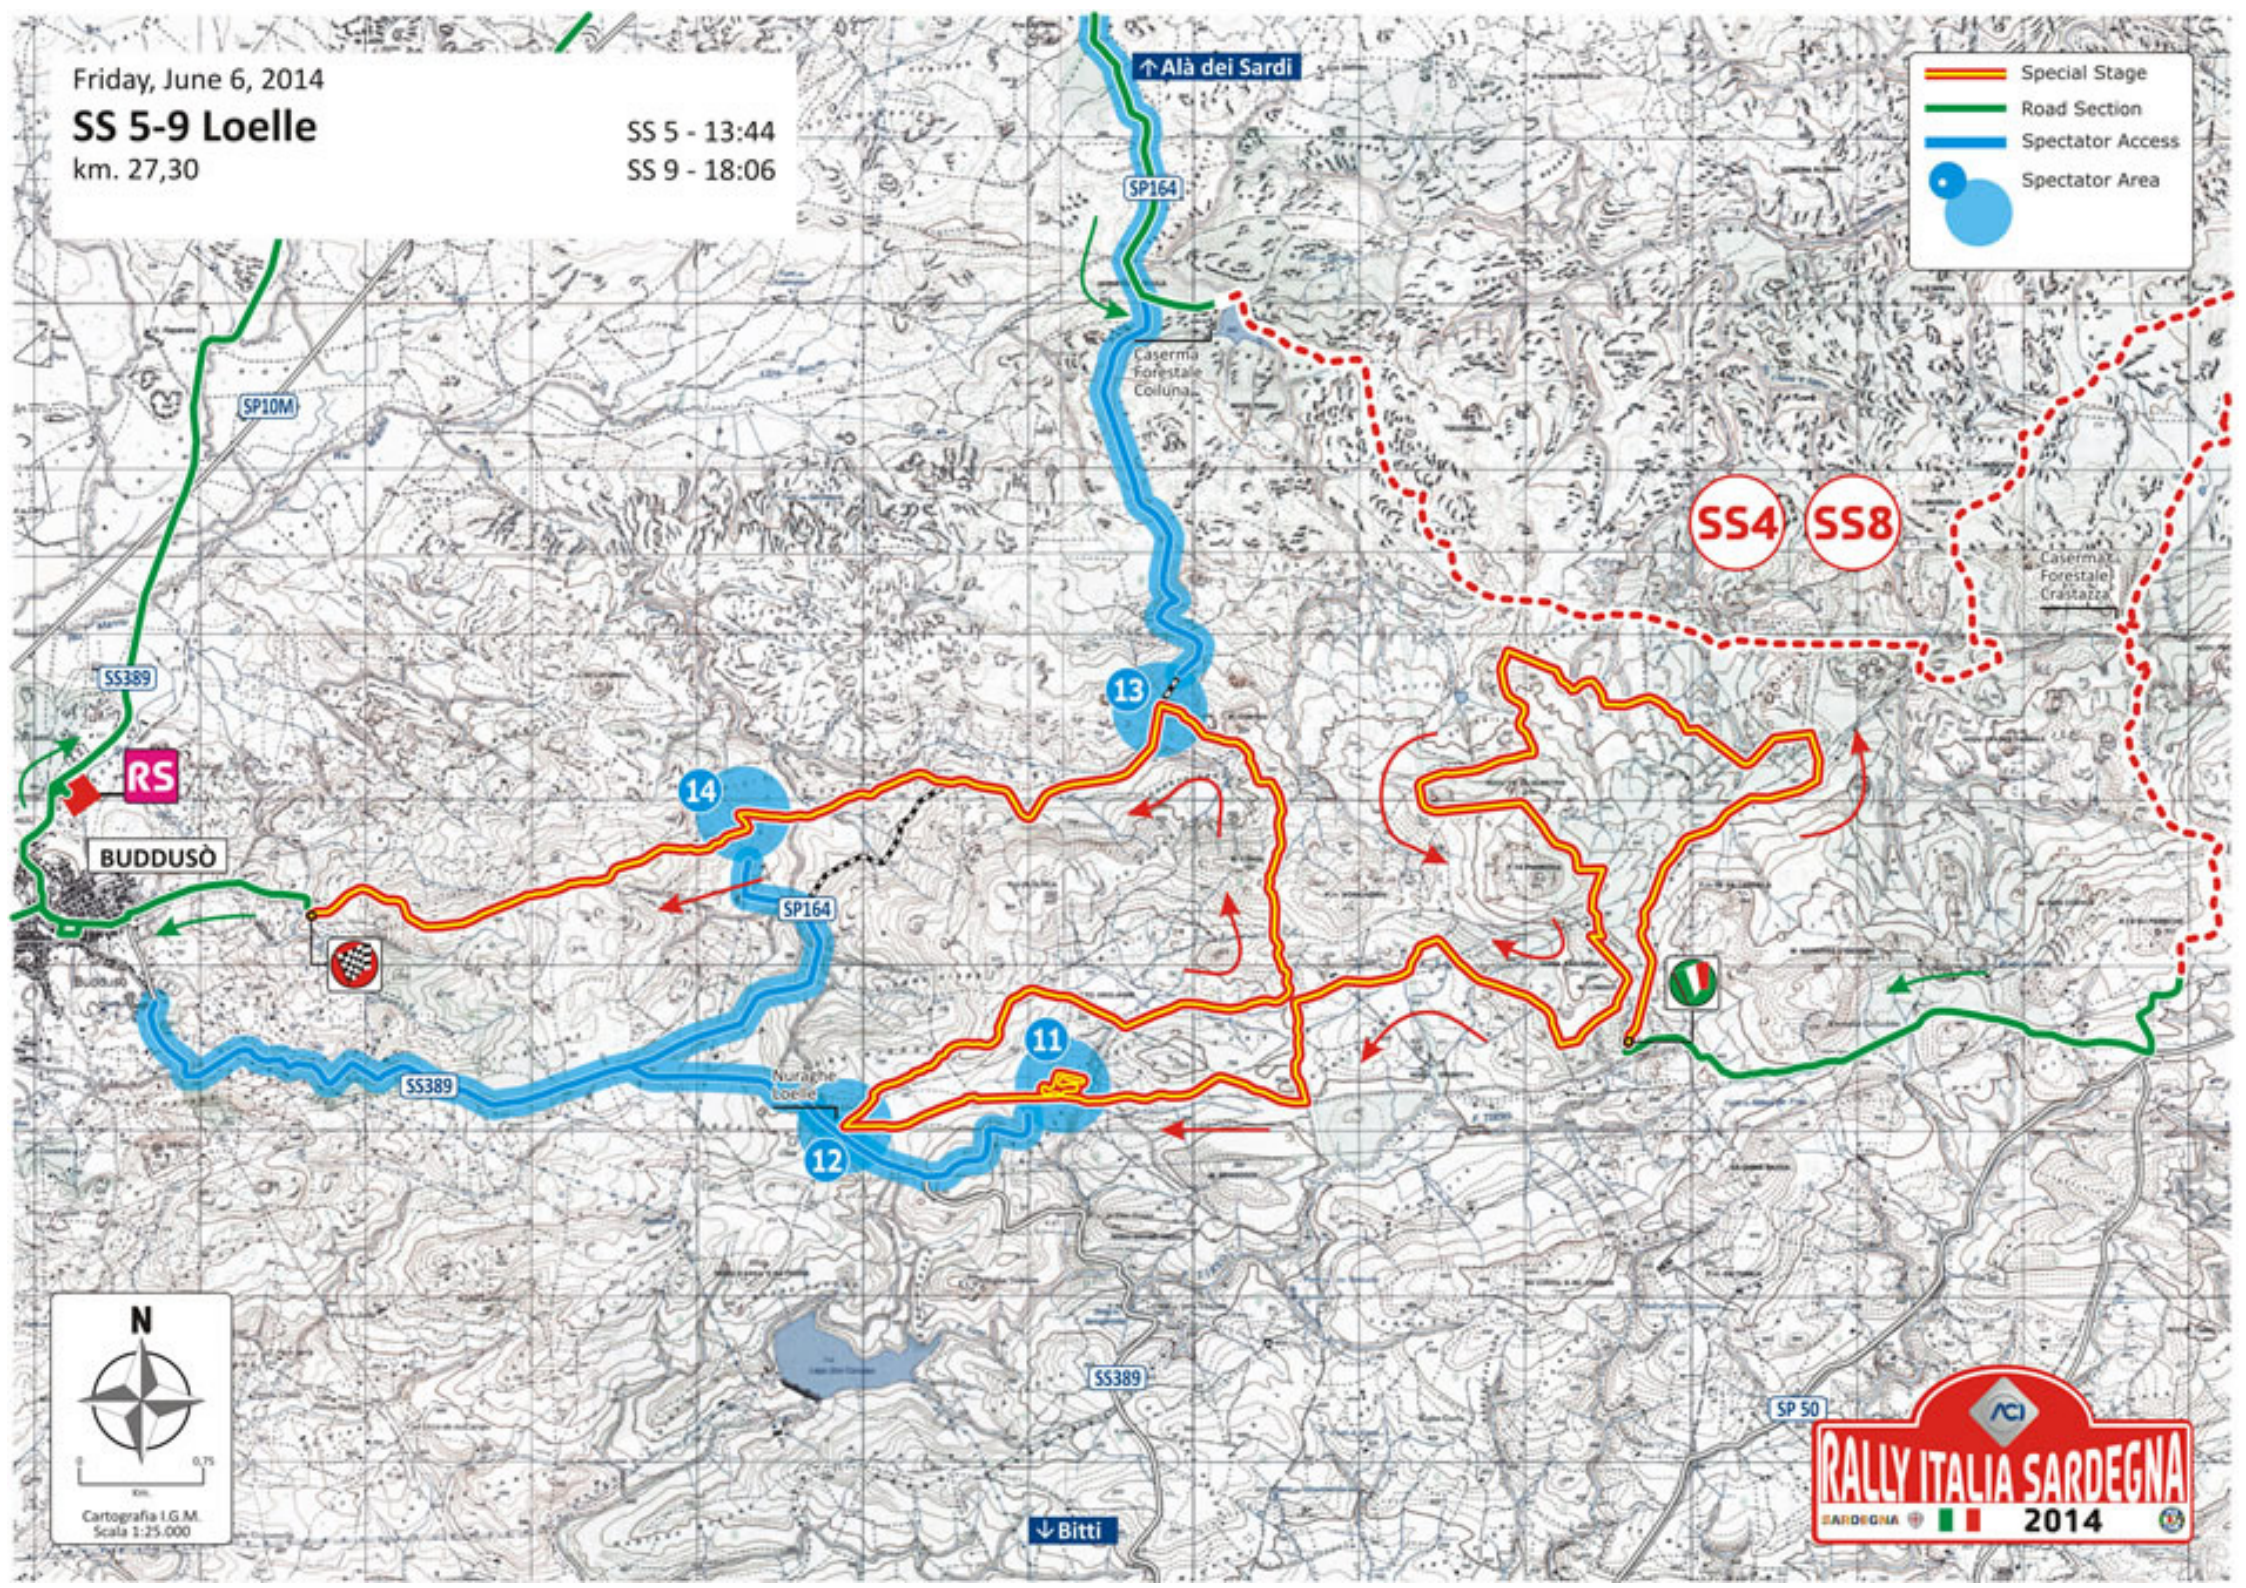

↑ Monti

Friday, June 6, 2014

SS 2-6 Terranova Nord

SS 2 - 11:35

km. 19,81

SS 6 - 15:57

SS389

SP145

Friday, June 6, 2014

SS 4-8 Coiluna-Crastazza

km. 20,29

SS 4 - 13:08

SS 8 - 17:30

↑ Alà dei Sardi

SP164

SP164

Cartografia I.G.M.
Scala 1:25.000

-  Special Stage
-  Road Section
-  Spectator Access
-  Spectator Area

Friday, June 6, 2014

SS 5-9 Loelle

km. 27,30

SS 5 - 13:44

SS 9 - 18:06

-  Special Stage
-  Road Section
-  Spectator Access
-  Spectator Area

SS 11 - 10:23

SS 13 - 17:59

- Special Stage
- Road Section
- Spectator Access
- Spectator Area

N

0km

Cartografia I.G.M.
Scala 1:25.000