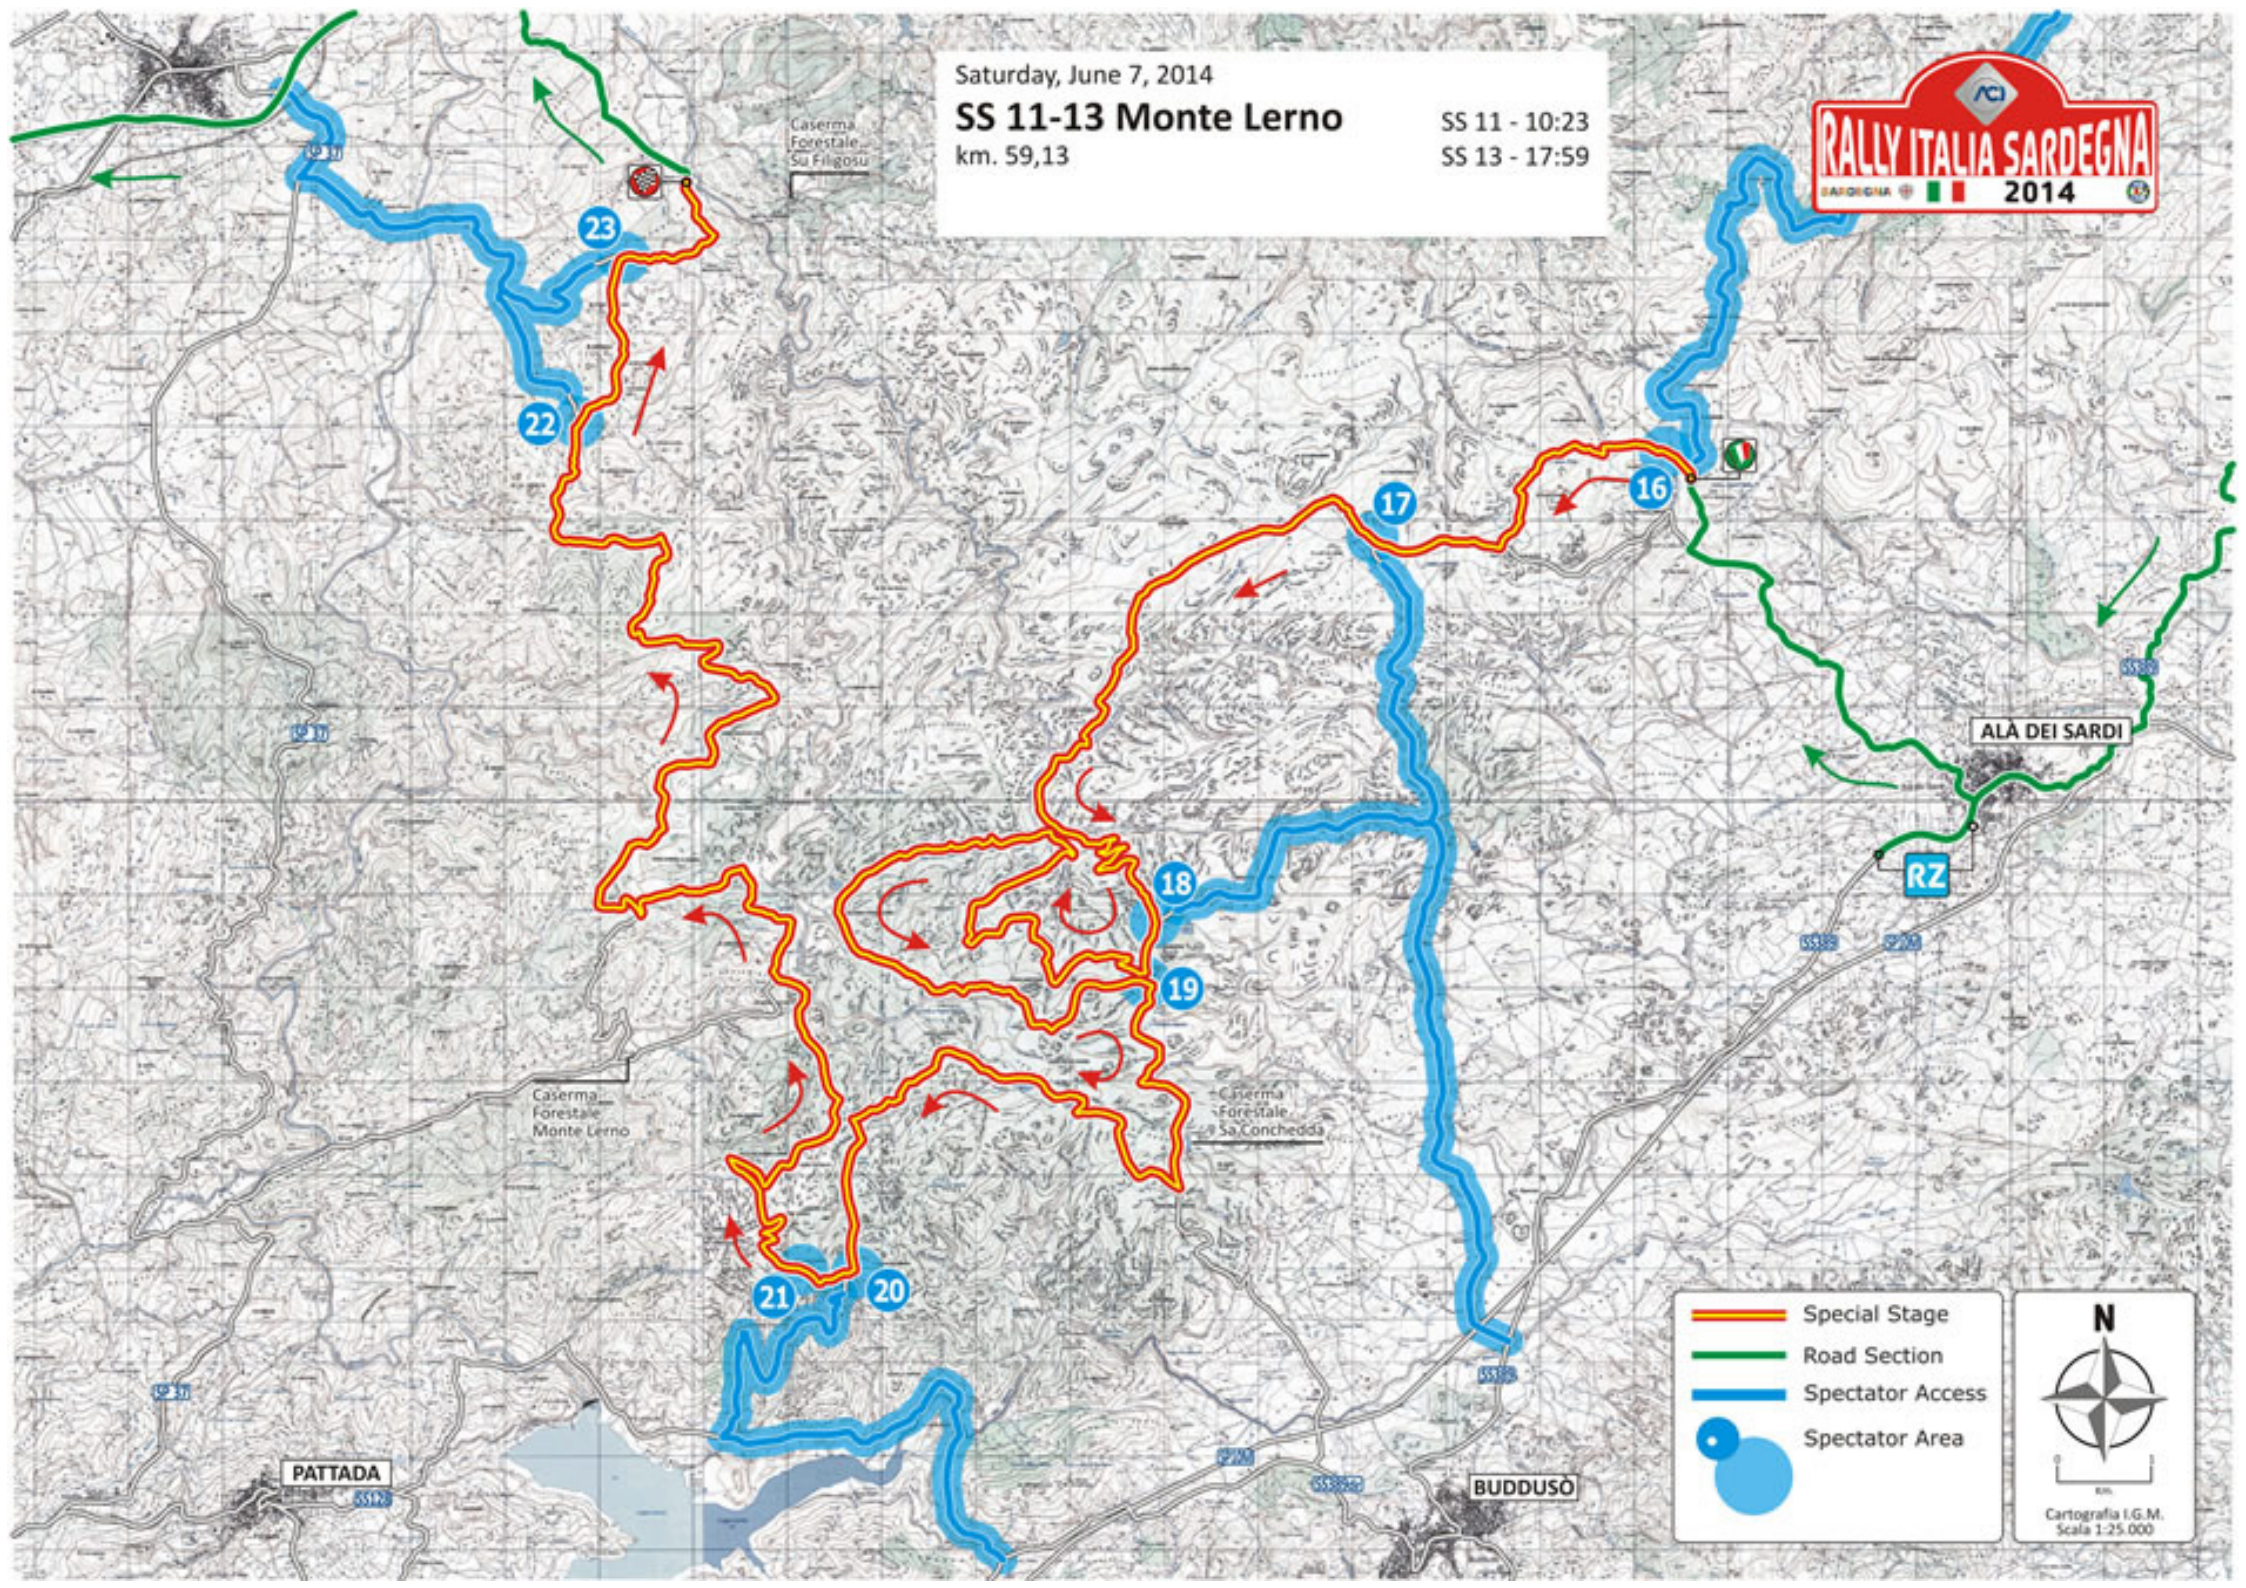

↑ Monti

Friday, June 6, 2014

SS 2-6 Terranova Nord

SS 2 - 11:35

km. 19,81

SS 6 - 15:57

SS389

SP145

SS389

SP145

SS389

SS3 SS7

↓ Alà dei Sardi

-  Special Stage
-  Road Section
-  Spectator Access
-  Spectator Area

Friday, June 6, 2014

SS 3-7 Terranova Sud

Cartografia I.G.M.
Scala 1:25.000

-  Special Stage
-  Road Section
-  Spectator Access
-  Spectator Area

Friday, June 6, 2014

SS 5-9 Loelle

km. 27,30

SS 5 - 13:44

SS 9 - 18:06

-  Special Stage
-  Road Section
-  Spectator Access
-  Spectator Area

SS 11 - 10:23

SS 13 - 17:59

- Special Stage
- Road Section
- Spectator Access
- Spectator Area

N

0km

Cartografia I.G.M.
Scala 1:25.000