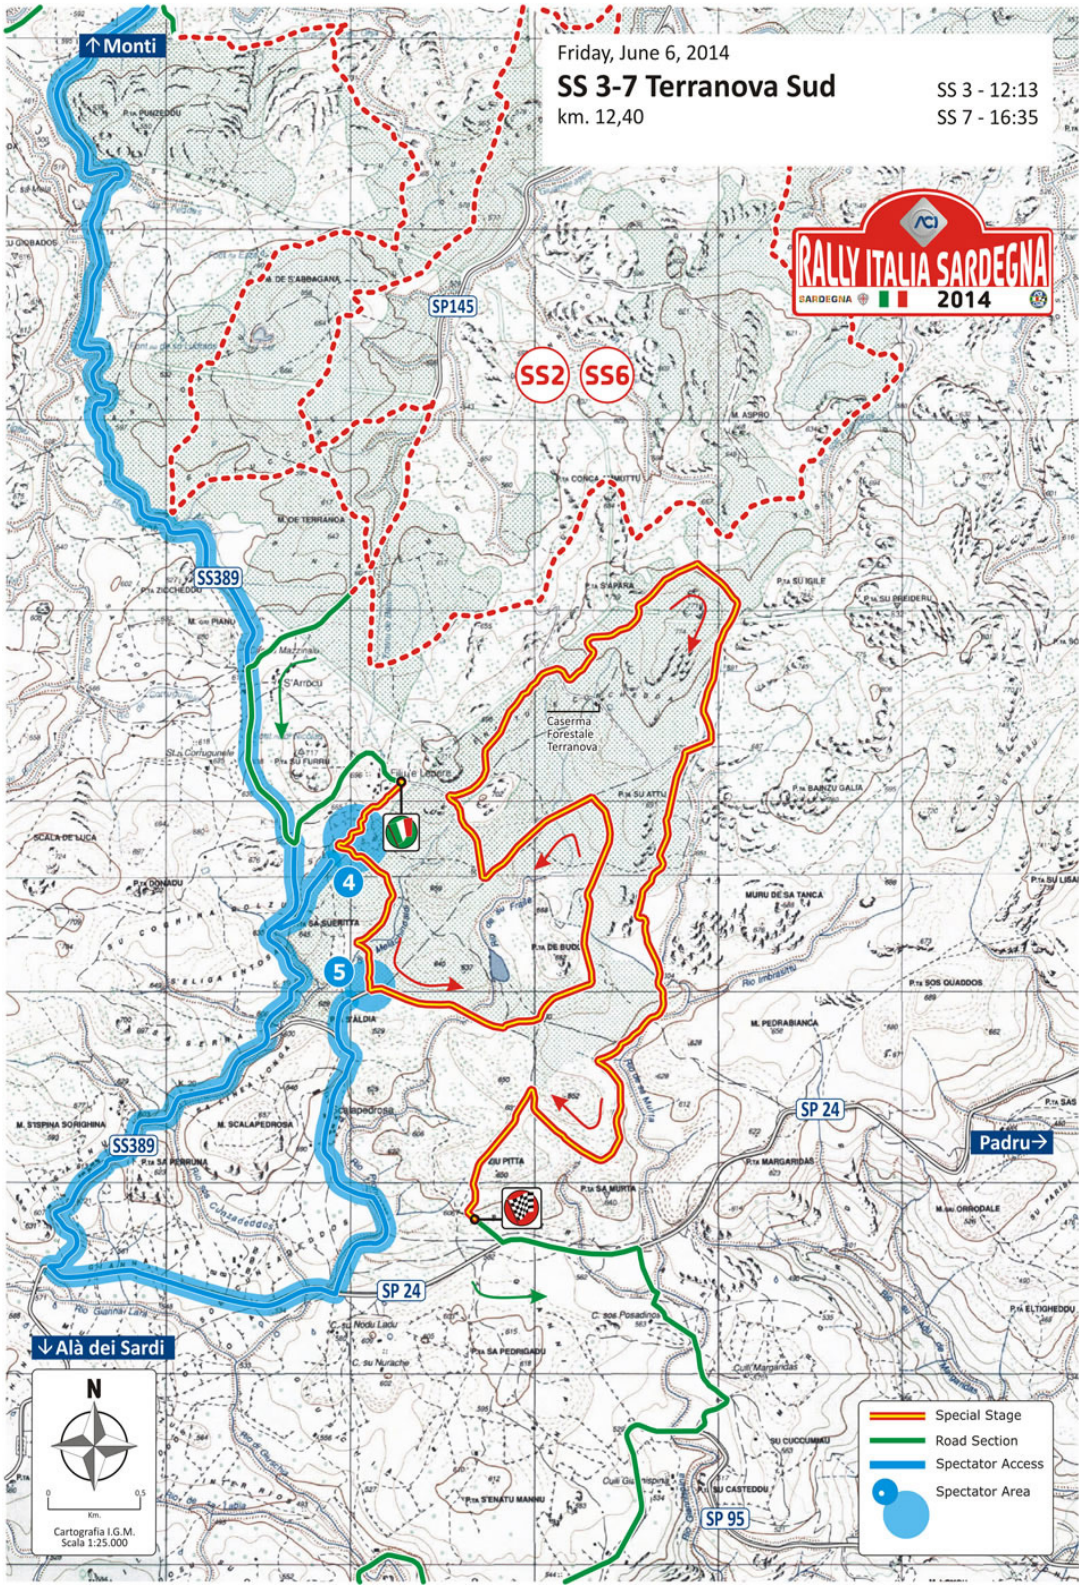

↑ Monti

Friday, June 6, 2014

SS 2-6 Terranova Nord

SS 2 - 11:35

km. 19,81

SS 6 - 15:57

SS389

SP145

km. 12,40

SS 3 - 12:13

SS 7 - 16:35

SS2 SS6

↑ Monti

↓ Alà dei Sardi

Cartografia I.G.M.
Scala 1:25.000

- Special Stage
- Road Section
- Spectator Access
- Spectator Area

Friday, June 6, 2014

SS 4-8 Coiluna-Crastazza

km. 20,29

SS 4 - 13:08

SS 8 - 17:30

↑ Alà dei Sardi

SP164

SP164

Cartografia I.G.M.
Scala 1:25.000

-  Special Stage
-  Road Section
-  Spectator Access
-  Spectator Area

Friday, June 6, 2014

SS 5-9 Loelle

km. 27,30

SS 5 - 13:44

SS 9 - 18:06

-  Special Stage
-  Road Section
-  Spectator Access
-  Spectator Area